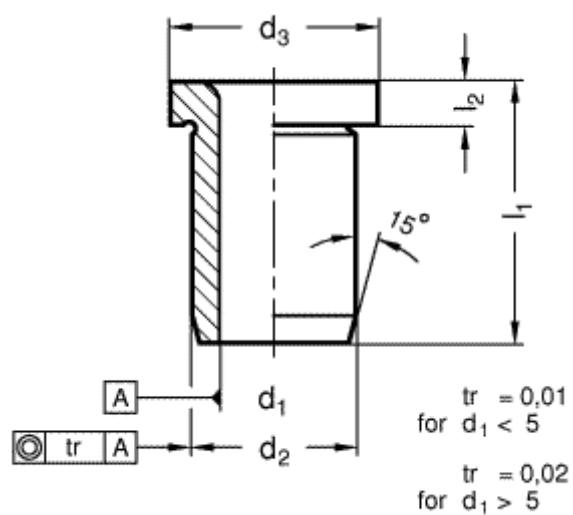

Article number: 201134043

Description: E+G Guide bush DIN 172-B8-16-A  
with collar

## Measures

$d_1 = 8$   
 $d_2 = 12$   
 $d_3 = 15$   
 $l_1 = 16$   
 $l_2 = 3$